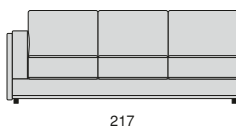

**IDOS**

Profondità seduta cm. 56  
Seat length cm. 56

**Legenda**

1 - Legno massiccio  
- Solid wood

2 - Cinghie elastiche  
- Elastic Belts

3 - Molle  
- Springs

4 - Crine  
- Vegetable hair

5 - Imbottiture in gomma indeformabile con rivestimento in Dacron.  
- Non-deformable foam rubber upholsteries with Dacron covering