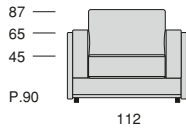

**IDOS**

Profondità seduta cm. 56  
Seat length cm. 56

**Legenda**

1 - Legno massiccio  
- Solid wood

2 - Cinghie elastiche  
- Elastic Belts

3 - Molle  
- Springs

4 - Crine  
- Vegetable hair

5 - Imbottiture in gomma indeformabile con rivestimento in Dacron.  
- Non-deformable foam rubber upholsteries with Dacron covering