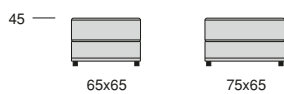

**IDOS**

Profondità seduta cm. 56  
Seat length cm. 56

**Legenda**

1 - Legno massiccio  
- Solid wood

2 - Cinghie elastiche  
- Elastic Belts

3 - Molle  
- Springs

4 - Crine  
- Vegetable hair

5 - Imbottiture in gomma indeformabile con rivestimento in Dacron.  
- Non-deformable foam rubber upholsteries with Dacron covering