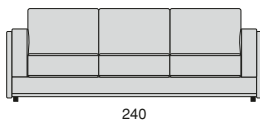

**IDOS**

Profondità seduta cm. 56  
Seat length cm. 56

**Legenda**

1 - Legno massiccio  
- Solid wood

2 - Cinghie elastiche  
- Elastic Belts

3 - Molle  
- Springs

4 - Crine  
- Vegetable hair

5 - Imbottiture in gomma indeformabile con rivestimento in Dacron.  
- Non-deformable foam rubber upholsteries with Dacron covering