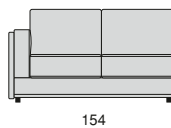

**IDOS**

Profondità seduta cm. 56  
Seat length cm. 56

**Legenda**

1 - Legno massiccio  
- Solid wood

2 - Cinghie elastiche  
- Elastic Belts

3 - Molle  
- Springs

4 - Crine  
- Vegetable hair

5 - Imbottiture in gomma indeformabile con rivestimento in Dacron.  
- Non-deformable foam rubber upholsteries with Dacron covering