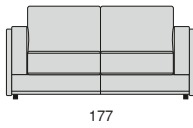

**IDOS**

Profondità seduta cm. 56  
Seat length cm. 56

**Legenda**

1 - Legno massiccio  
- Solid wood

2 - Cinghie elastiche  
- Elastic Belts

3 - Molle  
- Springs

4 - Crine  
- Vegetable hair

5 - Imbottiture in gomma indeformabile con rivestimento in Dacron.  
- Non-deformable foam rubber upholsteries with Dacron covering