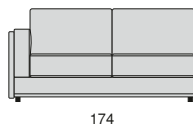

**IDOS**

Profondità seduta cm. 56  
Seat length cm. 56

**Legenda**

1 - Legno massiccio  
- Solid wood

2 - Cinghie elastiche  
- Elastic Belts

3 - Molle  
- Springs

4 - Crine  
- Vegetable hair

5 - Imbottiture in gomma indeformabile con rivestimento in Dacron.  
- Non-deformable foam rubber upholsteries with Dacron covering