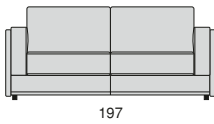

**IDOS**

Profondità seduta cm. 56  
Seat length cm. 56

**Legenda**

1 - Legno massiccio  
- Solid wood

2 - Cinghie elastiche  
- Elastic Belts

3 - Molle  
- Springs

4 - Crine  
- Vegetable hair

5 - Imbottiture in gomma indeformabile con rivestimento in Dacron.  
- Non-deformable foam rubber upholsteries with Dacron covering