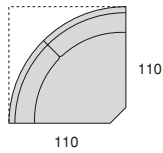

**IDOS**

Profondità seduta cm. 56  
Seat length cm. 56

**Legenda**

1 - Legno massiccio  
- Solid wood

2 - Cinghie elastiche  
- Elastic Belts

3 - Molle  
- Springs

4 - Crine  
- Vegetable hair

5 - Imbottiture in gomma indeformabile con rivestimento in Dacron.  
- Non-deformable foam rubber upholsteries with Dacron covering