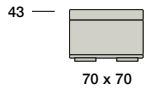

Pouf

Imbottitura in gomma indeformabile con rivestimento in dacron resinato
Crushproof foam rubber upholstery with resinated Dacron covering