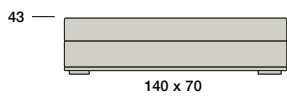

Pouf

Imbottitura in gomma indeformabile con rivestimento in dacron resinato
Crushproof foam rubber upholstery with resinated Dacron covering