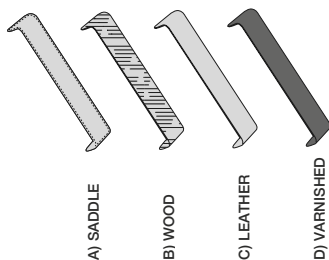

The collection is defined by an innovative structural and visual system: a modular containment shell that becomes the unmistakable aesthetic signature of each seat. This element, the common thread linking diverse designs and uses, offers absolute design freedom. The modules are available in pure Mascheroni Leather, durable saddle leather with visible stitching, precious Ebony or Canaletto walnut wood, and steel for exclusive outdoor configurations.

QUIETE RELAX

D.65 100

Profondità seduta cm. 56  
Seat depth cm. 56  
Larghezza seduta cm. 60  
Seat width cm. 60

QUIETE SBR RELAX

D.65 100

Profondità seduta cm. 56  
Seat depth cm. 56  
Larghezza seduta cm. 60  
Seat width cm. 60

Legenda

- 1 - Legno massiccio  
- Solid wood
- 2 - Cinghie elastiche  
- Elastic Belts
- 3 - Molle  
- Springs
- 4 - Crine  
- Vegetable hair
- 5 - Imbottiture in gomma indeformabile con rivestimento in Dacron  
- Non-deformable foam rubber upholstery with Dacron covering
- 6 - Cuscini gomma indeformabile con rivestimento in Dacron. Possibilità morbidi - medi - rigidi.  
- Cushions foam rubber non-deformable with Dacron covering. Possibilities: soft - medium - hard
- 7 - Cuscini piuma  
- Feather cushions
- 8 - Legno massiccio scolpito a mano  
- Solid hand carved wood
- 9 - Girevole  
- Revolving
- 10 - Regolabile in altezza  
- Height adjustment
- 11 - Basculante regolabile  
- Position adjustment
- 12 - Possibilità letto  
- Also for beds
- 13 - Frangia in pelle intrecciata a mano  
- Hand-woven leather fringe
- 14 - Cucito a mano  
- Sewed by hand
- 15 - Curvati in betulla  
- Birch shaped wood
- 16 - Syncro mechanism
- 17 - Motore elettrico  
- Electric engine
- 18 - Telaio in acciaio  
- Steel frame