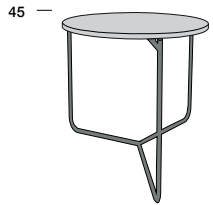

FENICOTTERO

Ø53

Lepanto marble top  
Verde Alpi marble top  
Verde Guatemala marble top  
Wooden top

Ø53

Lepanto marble top  
Verde Alpi marble top  
Verde Guatemala marble top  
Wooden top

Legenda

1 - Legno massiccio  
- Solid wood